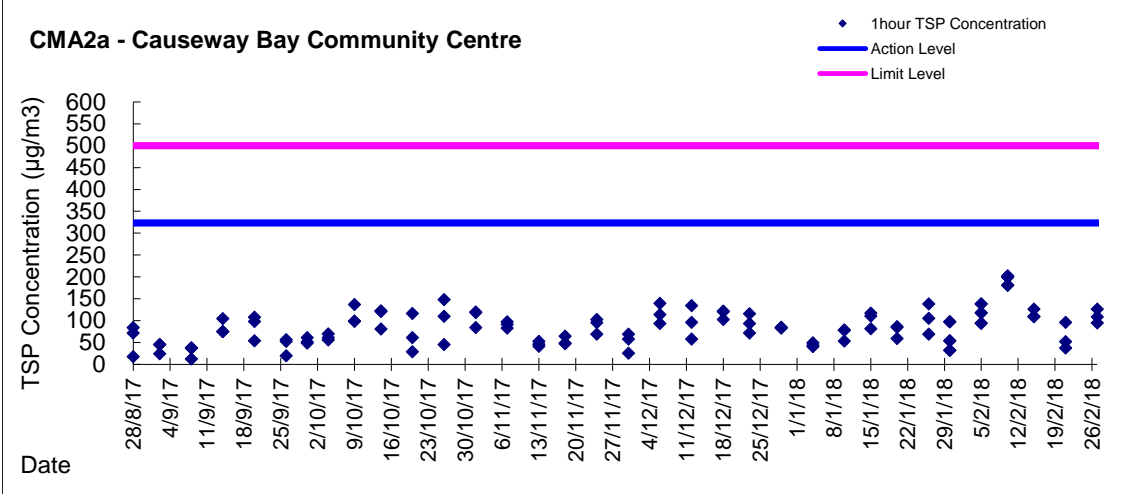

Graphic Presentation of 1 hour TSP Result

Graphic Presentation of 1 hour TSP Result

Graphic Presentation of 24 hour TSP Result

Graphic Presentation of 24 hour TSP Result