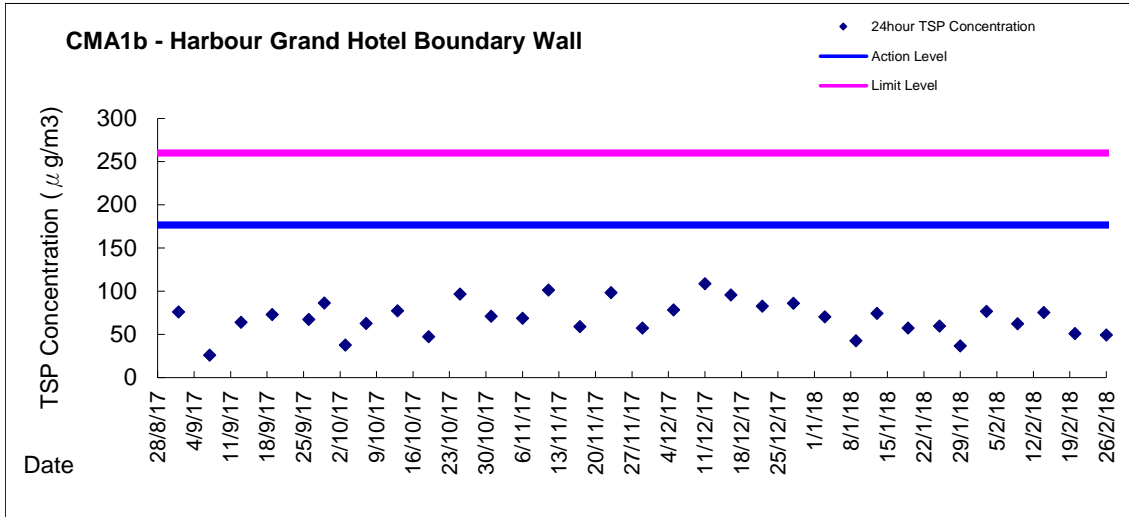

Graphic Presentation of 1 hour TSP Result

Graphic Presentation of 1 hour TSP Result

Graphic Presentation of 24 hour TSP Result

Graphic Presentation of 24 hour TSP Result