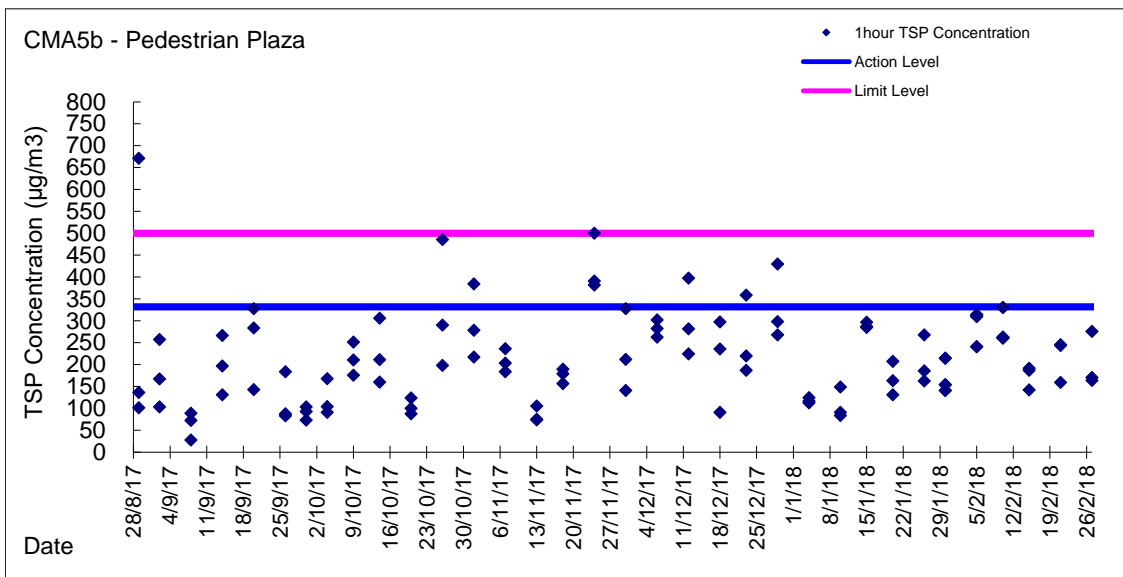

Graphic Presentation of 1 hour TSP Result

Graphic Presentation of 1 hour TSP Result

Graphic Presentation of 24 hour TSP Result

Graphic Presentation of 24 hour TSP Result