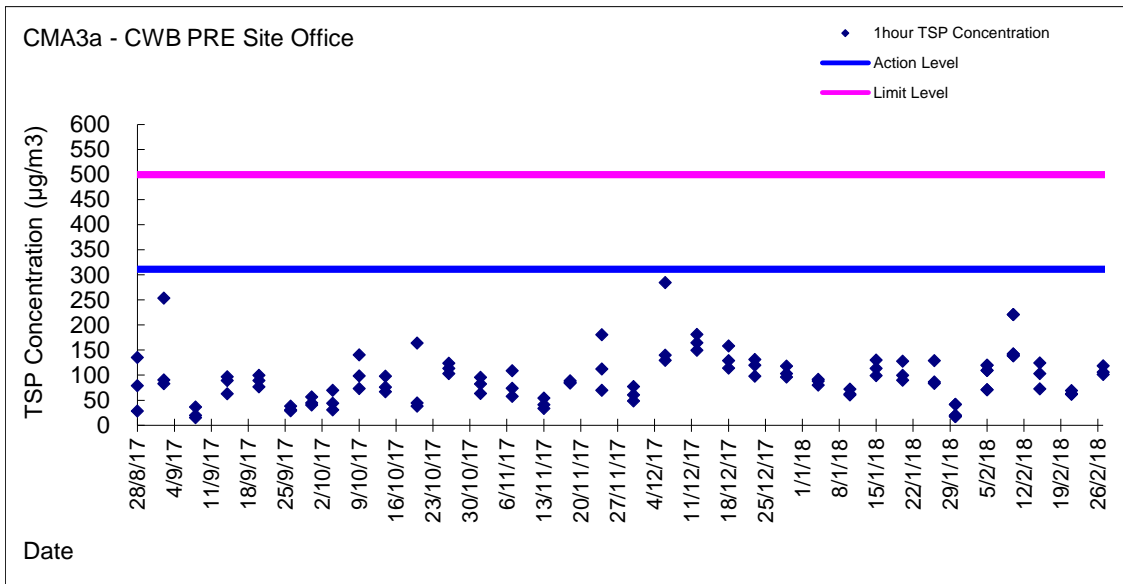

Graphic Presentation of 1 hour TSP Result

Graphic Presentation of 1 hour TSP Result

Graphic Presentation of 24 hour TSP Result

Graphic Presentation of 24 hour TSP Result