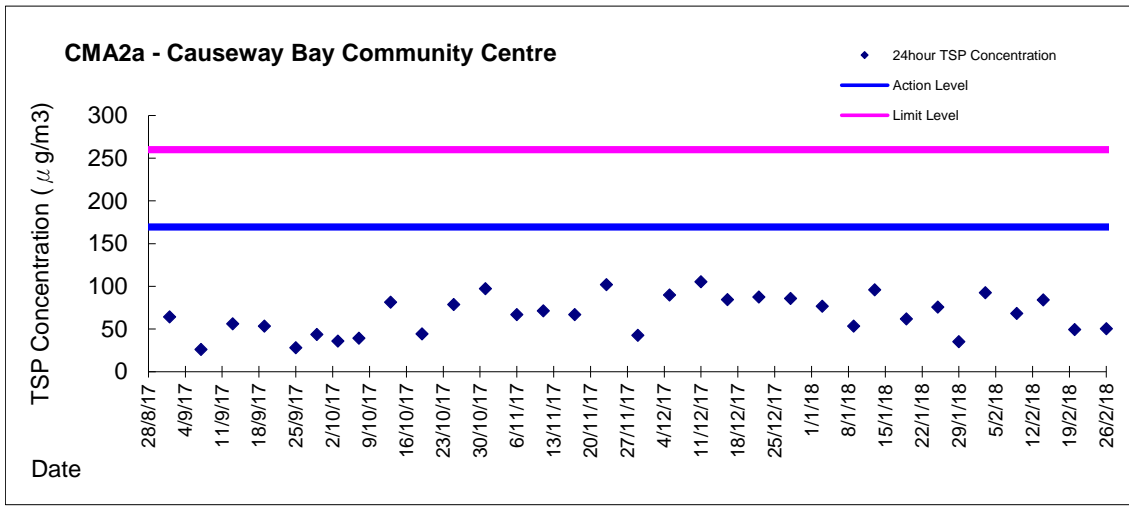

Graphic Presentation of 1 hour TSP Result

Graphic Presentation of 1 hour TSP Result

Graphic Presentation of 24 hour TSP Result

Graphic Presentation of 24 hour TSP Result