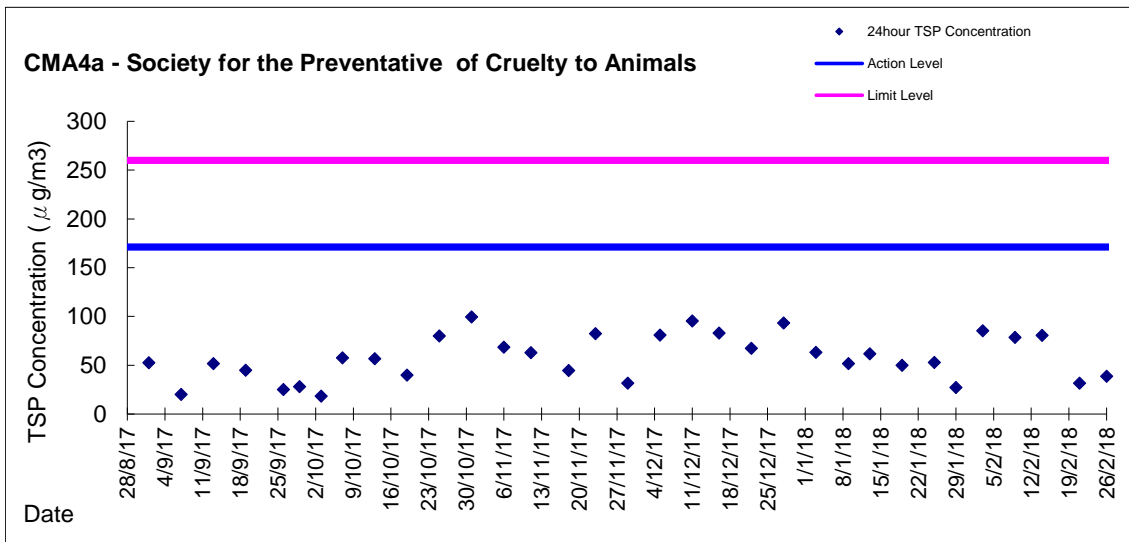

Graphic Presentation of 1 hour TSP Result

Graphic Presentation of 1 hour TSP Result

Graphic Presentation of 24 hour TSP Result

Graphic Presentation of 24 hour TSP Result