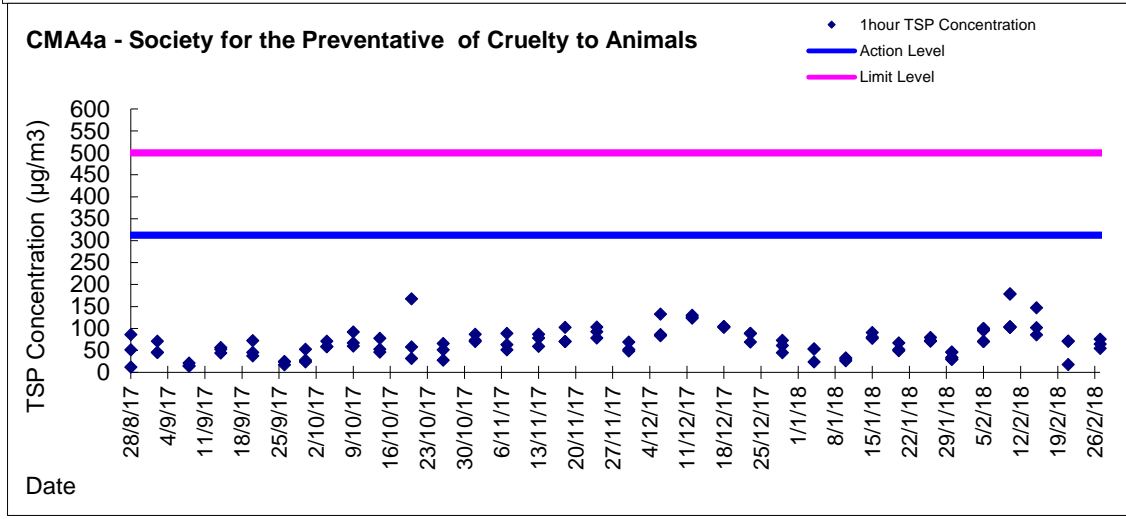

Graphic Presentation of 1 hour TSP Result

Graphic Presentation of 1 hour TSP Result

Graphic Presentation of 24 hour TSP Result

Graphic Presentation of 24 hour TSP Result