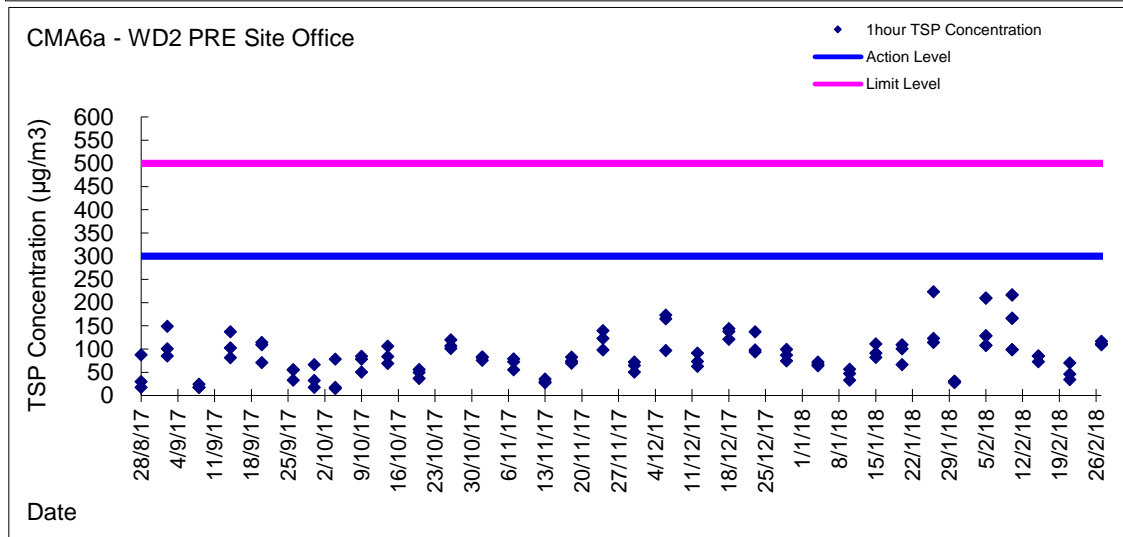

Graphic Presentation of 1 hour TSP Result

Graphic Presentation of 1 hour TSP Result

Graphic Presentation of 24 hour TSP Result

Graphic Presentation of 24 hour TSP Result