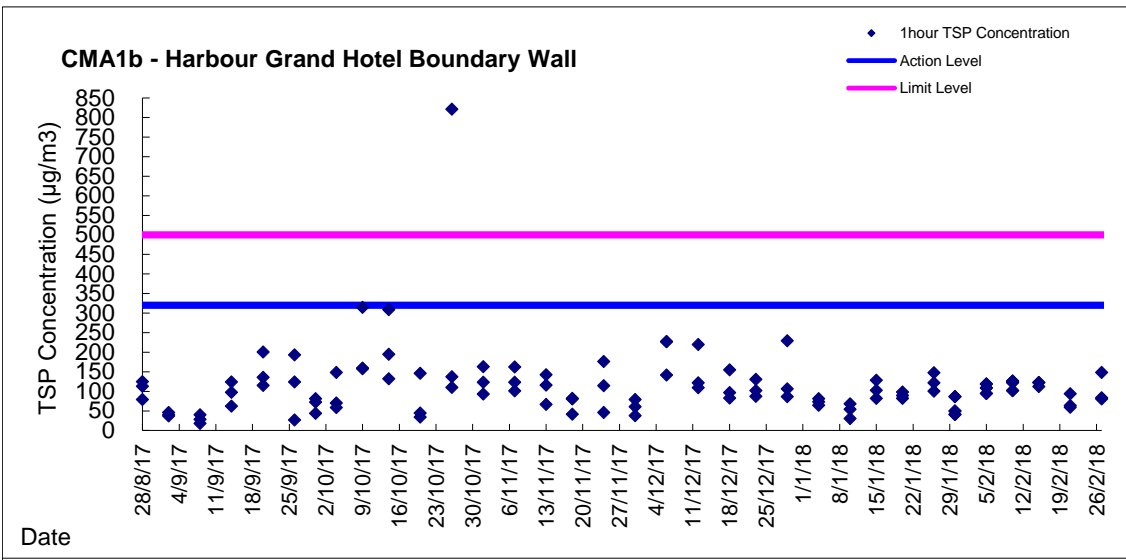

Graphic Presentation of 1 hour TSP Result

Graphic Presentation of 1 hour TSP Result

Graphic Presentation of 24 hour TSP Result

Graphic Presentation of 24 hour TSP Result